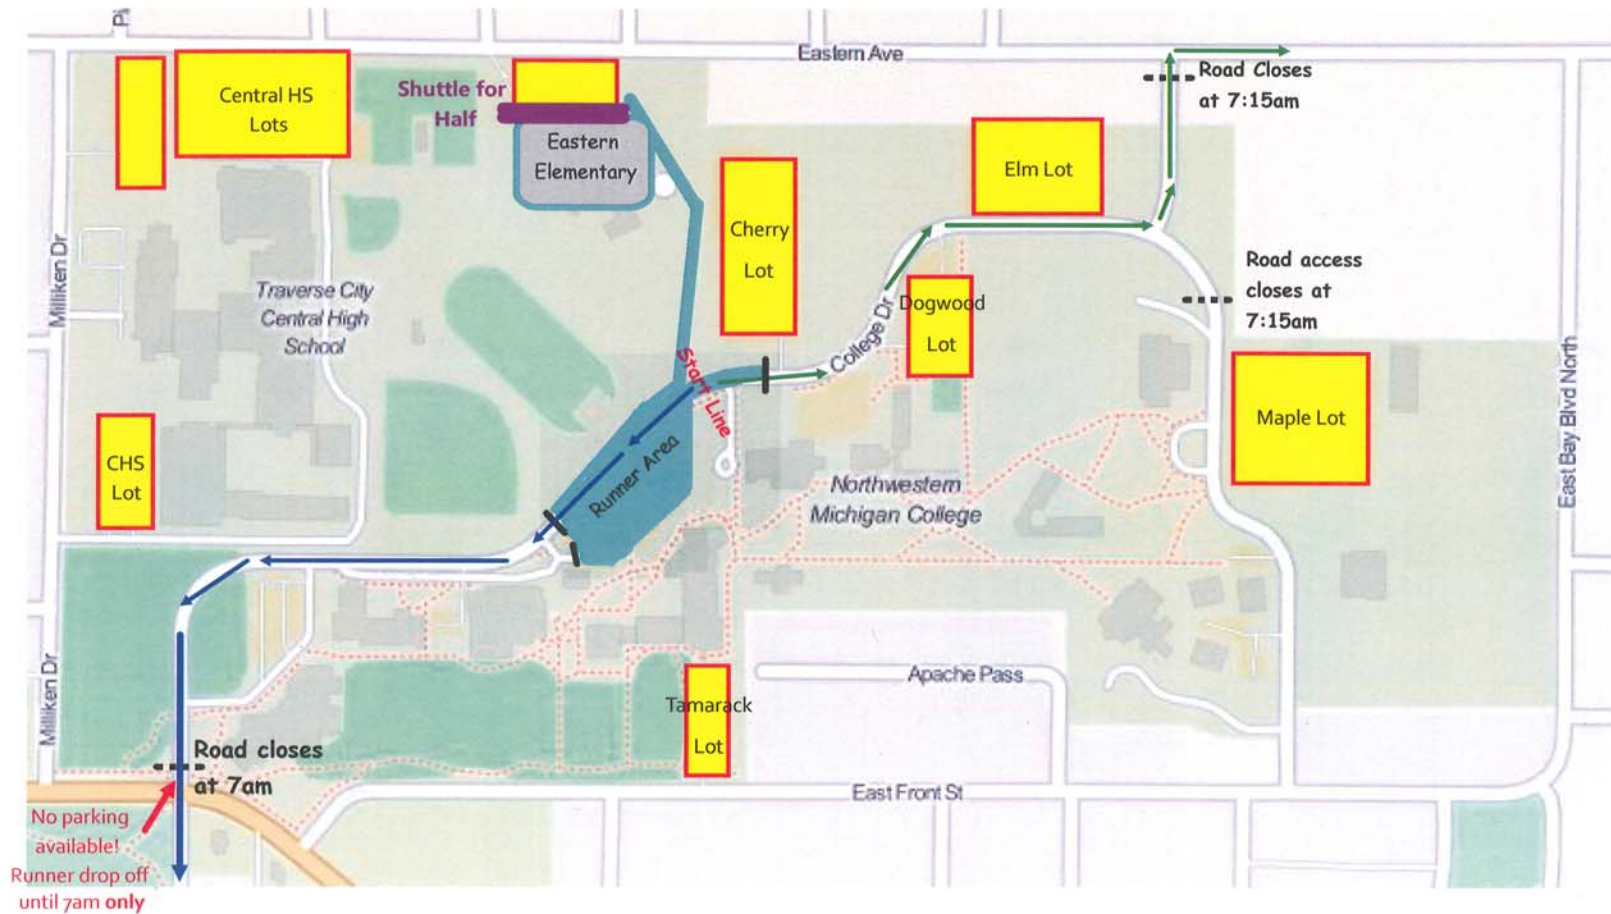

# Parking and Start Line

No parking available!  
Runner drop off until 7am only

## Race Start Times

- 5K - 7:30am
- 10K - 7:50am
- 15K - 8:05am

## Eastern Elementary

- Packet Pick Up (3-8pm July 8th)
- Late Registration (6-7am July 9th)
- Half Shuttle Bus departures (starting at 5am)

— Shuttle bus departure

→ 10K and 15K route

← 5K route

□ Open Parking lots